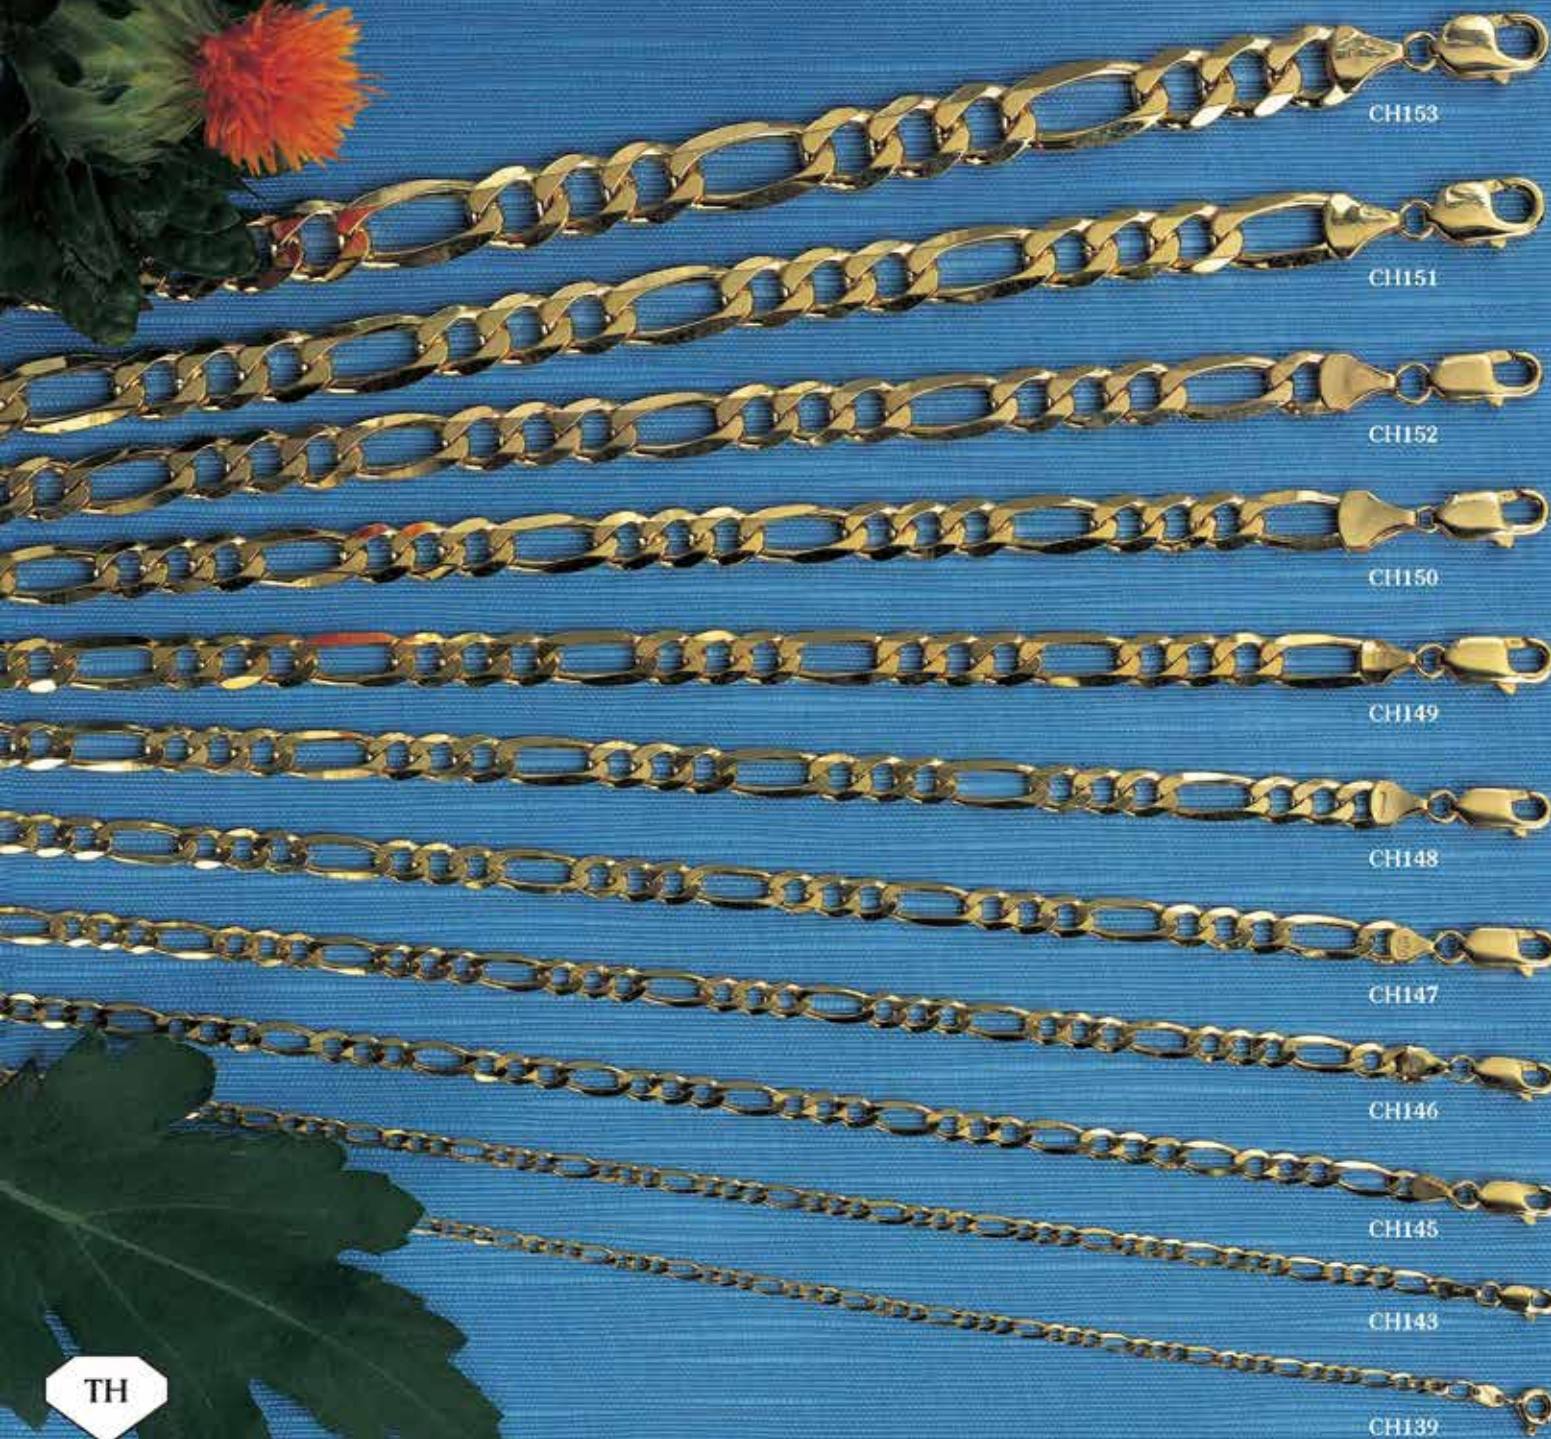

got Chains

CH153

CH151

CH152

CH150

CH149

CH148

CH147

CH146

CH145

CH143

CH139

Code	16"	18"	20"	22"	24"	26"	28"	30"
CH153	-	70.9	78.6	86.5	94.3	102.2	110.0	117.9
CH151	-	58.0	64.4	70.9	77.3	83.7	90.2	96.6
CH152	-	41.6	46.2	50.8	55.5	60.7	64.9	69.3
CH150	-	37.0	41.0	45.1	49.2	53.3	57.4	61.5
CH149	-	25.6	29.4	32.2	35.3	38.2	41.2	44.1
CH148	18.6	21.0	23.3	25.5	27.8	30.2	32.5	34.8
CH147	14.8	16.4	18.2	20.1	21.8	23.7	25.5	27.3
CH146	10.7	12.1	13.4	14.7	16.9	17.5	18.8	20.1
CH145	8.3	9.3	10.2	11.3	12.3	13.2	14.3	15.3
CH143	5.5	4.0	4.4	4.8	5.3	5.7	6.2	6.6
CH139	2.1	2.4	2.6	2.9	3.1	3.4	3.7	3.9

Gram weights are approximate.
Matching Bracelets can be supplied